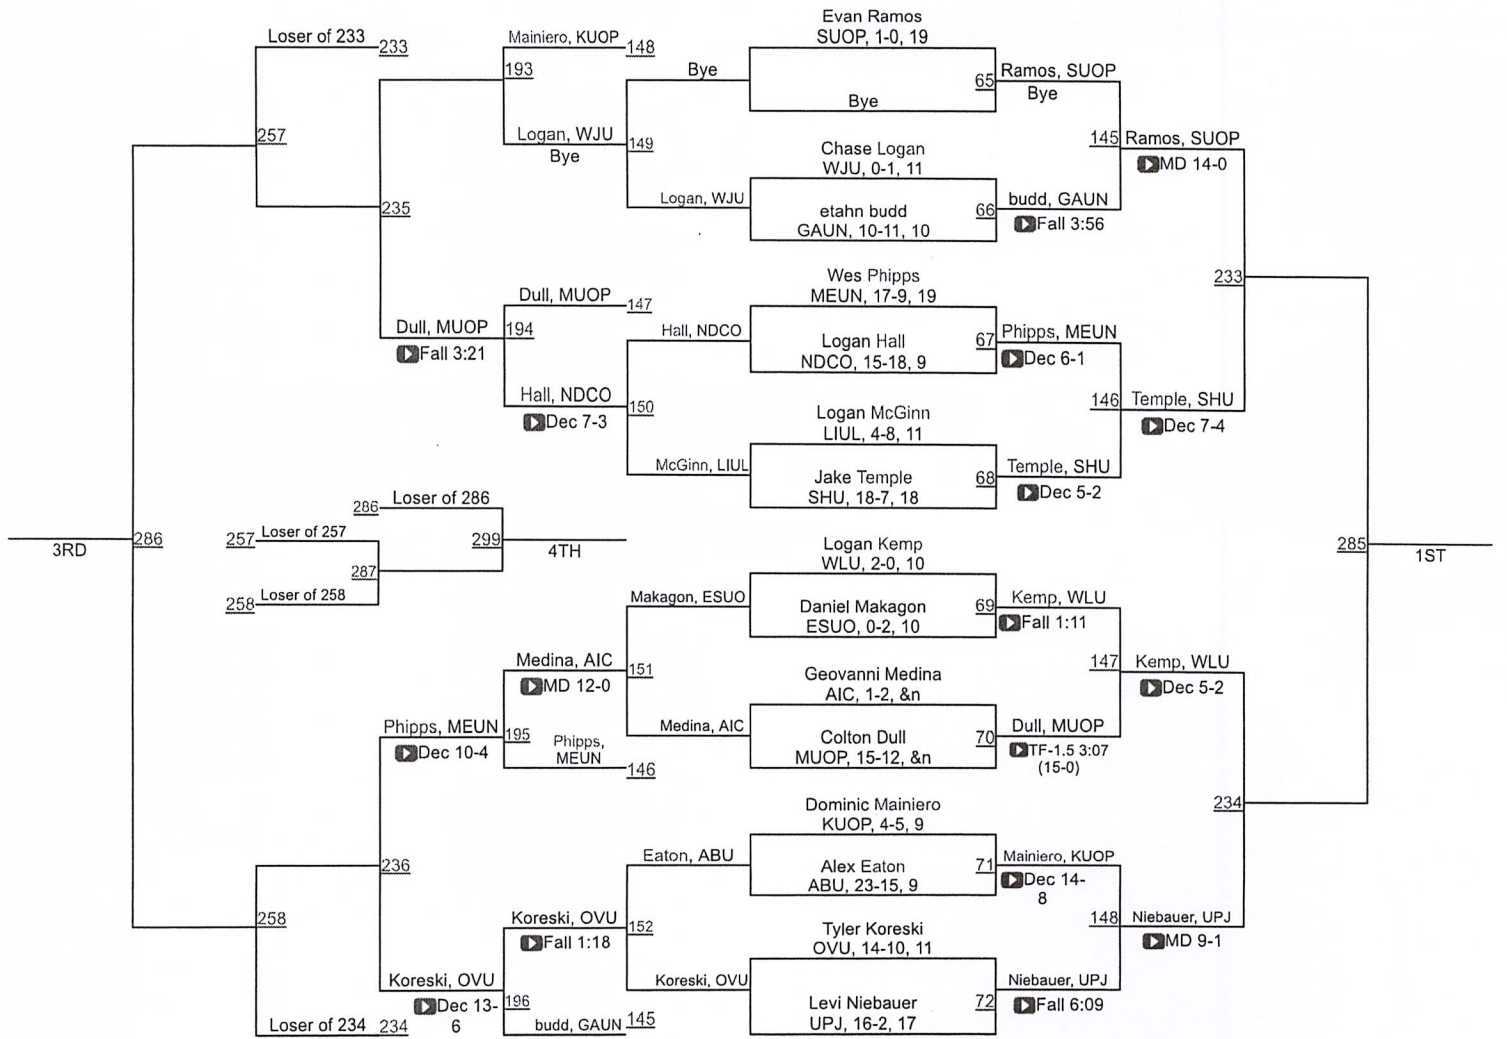

Team Scores

1 Notre Dame College (Ohio)	65.5
2 University Of Pittsburgh Johnstown	63.0
3 Gannon University	51.5
4 Wheeling Jesuit University	43.0
5 Mercyhurst University	39.5
6 Seton Hill University	26.5
7 West Liberty University	25.0
8 Kutztown University Of Pennsylvania	24.0
9 Millersville University Of Pennsylvania	22.0
10 Long Island University/LIU Post	21.0
11 Shippensburg University Of Pennsylvania	20.0
12 Alderson Broaddus University	18.5
13 Ohio Valley University	12.0
14 East Stroudsburg University Of Pennsylvania	8.5
15 American International College	7.5

NCAA DII Super Regional East

NCAA DII Super Regional East

NCAA DII Super Regional East

NCAA DII Super Regional East

NCAA DII Super Regional East

NCAA DII Super Regional East

285