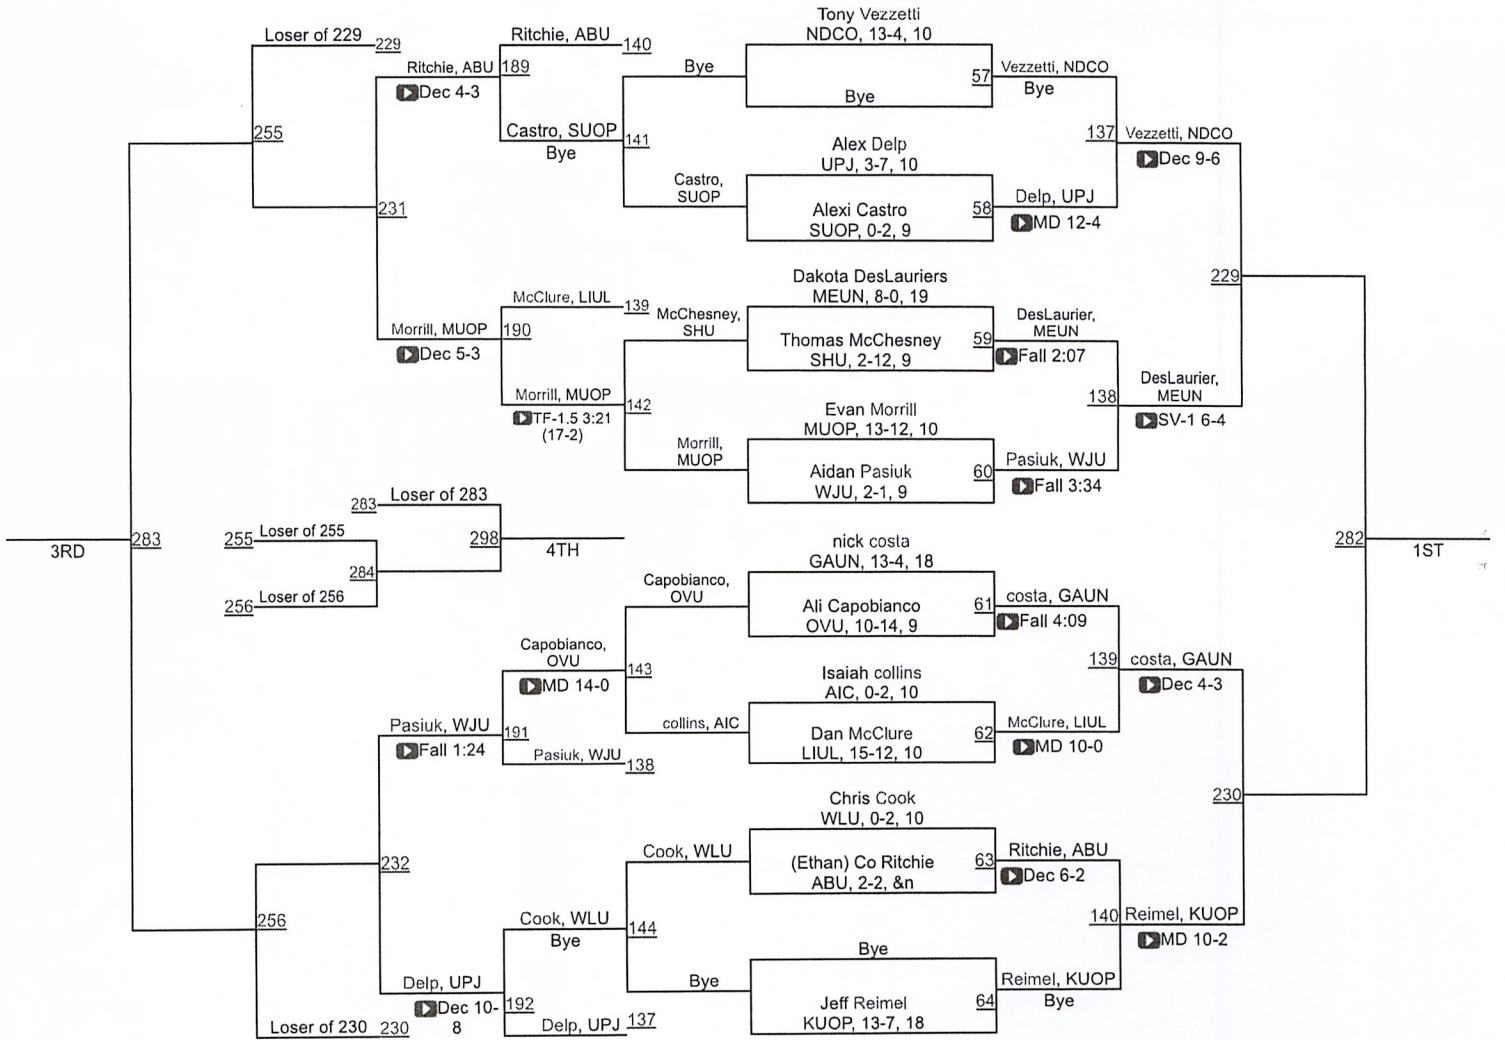

Team Scores

1 Notre Dame College (Ohio)	65.5
2 University Of Pittsburgh Johnstown	63.0
3 Gannon University	51.5
4 Wheeling Jesuit University	43.0
5 Mercyhurst University	39.5
6 Seton Hill University	26.5
7 West Liberty University	25.0
8 Kutztown University Of Pennsylvania	24.0
9 Millersville University Of Pennsylvania	22.0
10 Long Island University/LIU Post	21.0
11 Shippensburg University Of Pennsylvania	20.0
12 Alderson Broaddus University	18.5
13 Ohio Valley University	12.0
14 East Stroudsburg University Of Pennsylvania	8.5
15 American International College	7.5

NCAA DII Super Regional East

NCAA DII Super Regional East

NCAA DII Super Regional East

NCAA DII Super Regional East

NCAA DII Super Regional East

NCAA DII Super Regional East

285