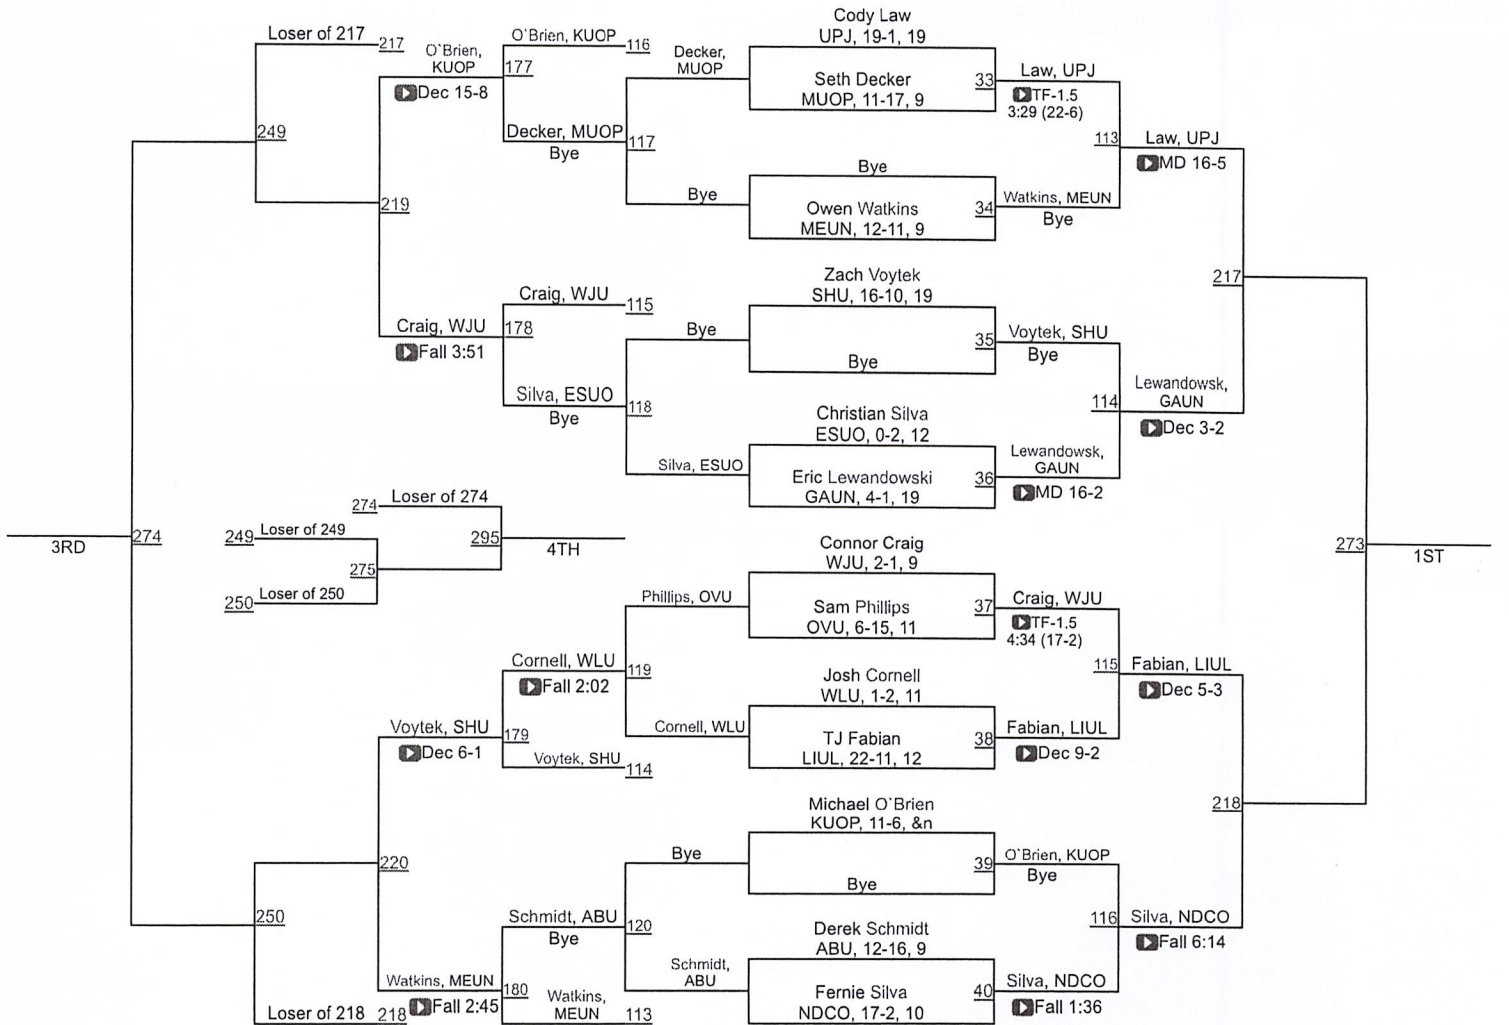

Team Scores

1 Notre Dame College (Ohio)	65.5
2 University Of Pittsburgh Johnstown	63.0
3 Gannon University	51.5
4 Wheeling Jesuit University	43.0
5 Mercyhurst University	39.5
6 Seton Hill University	26.5
7 West Liberty University	25.0
8 Kutztown University Of Pennsylvania	24.0
9 Millersville University Of Pennsylvania	22.0
10 Long Island University/LIU Post	21.0
11 Shippensburg University Of Pennsylvania	20.0
12 Alderson Broaddus University	18.5
13 Ohio Valley University	12.0
14 East Stroudsburg University Of Pennsylvania	8.5
15 American International College	7.5

NCAA DII Super Regional East

NCAA DII Super Regional East

NCAA DII Super Regional East

NCAA DII Super Regional East

NCAA DII Super Regional East

NCAA DII Super Regional East

285