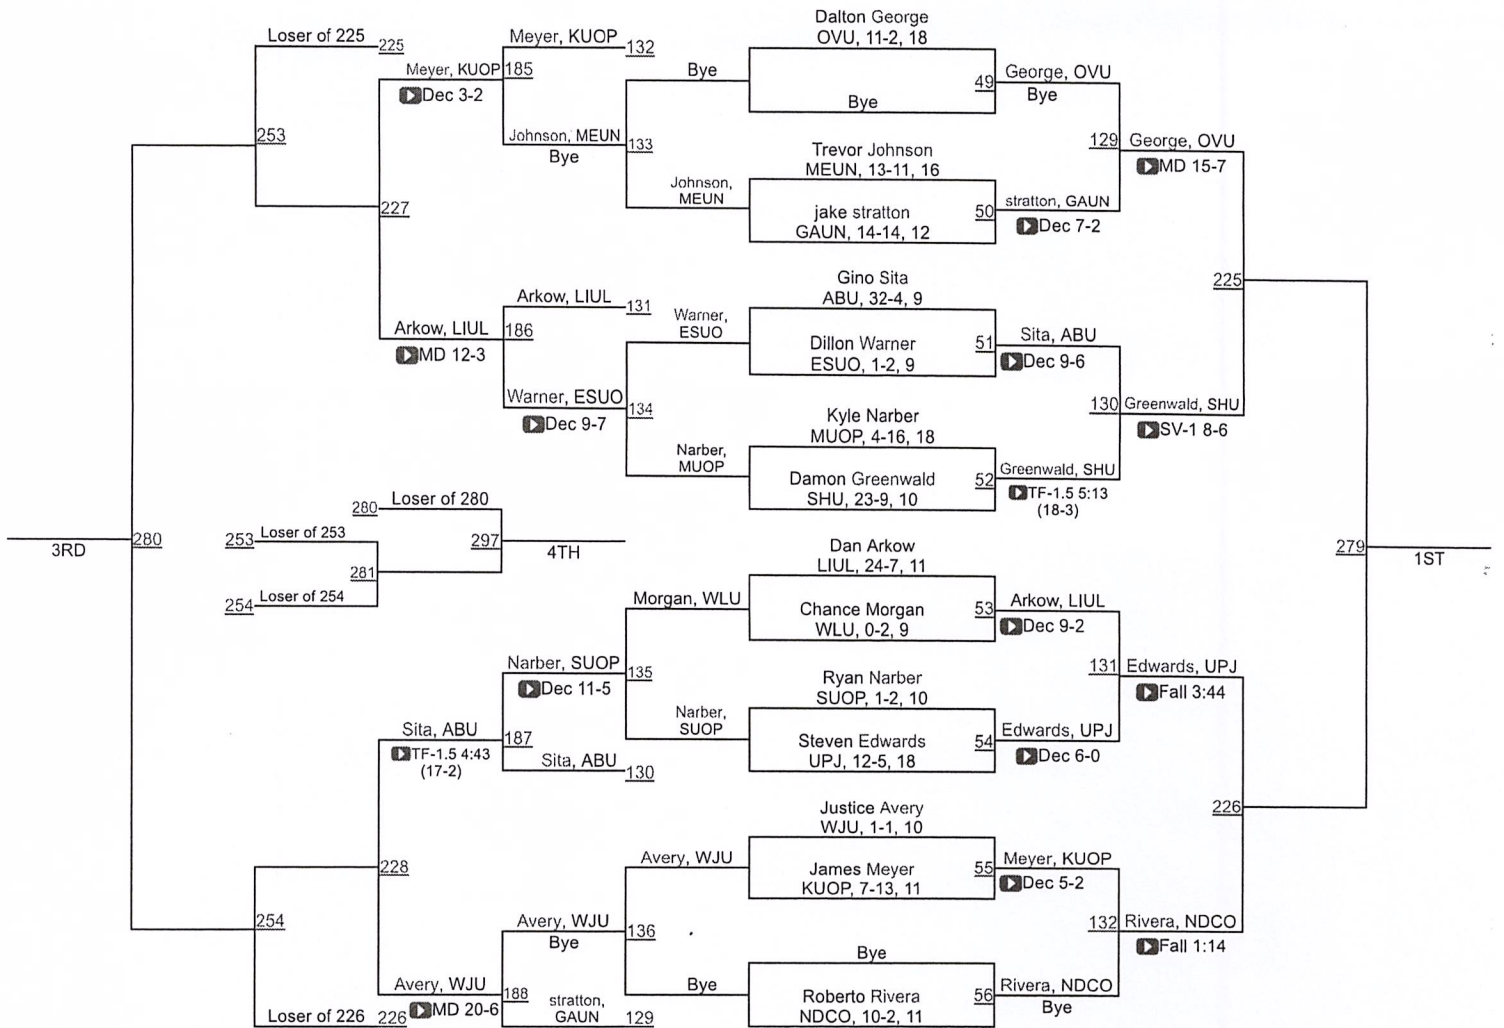

Team Scores

1 Notre Dame College (Ohio)	65.5
2 University Of Pittsburgh Johnstown	63.0
3 Gannon University	51.5
4 Wheeling Jesuit University	43.0
5 Mercyhurst University	39.5
6 Seton Hill University	26.5
7 West Liberty University	25.0
8 Kutztown University Of Pennsylvania	24.0
9 Millersville University Of Pennsylvania	22.0
10 Long Island University/LIU Post	21.0
11 Shippensburg University Of Pennsylvania	20.0
12 Alderson Broaddus University	18.5
13 Ohio Valley University	12.0
14 East Stroudsburg University Of Pennsylvania	8.5
15 American International College	7.5

NCAA DII Super Regional East

NCAA DII Super Regional East

NCAA DII Super Regional East

NCAA DII Super Regional East

NCAA DII Super Regional East

NCAA DII Super Regional East

285