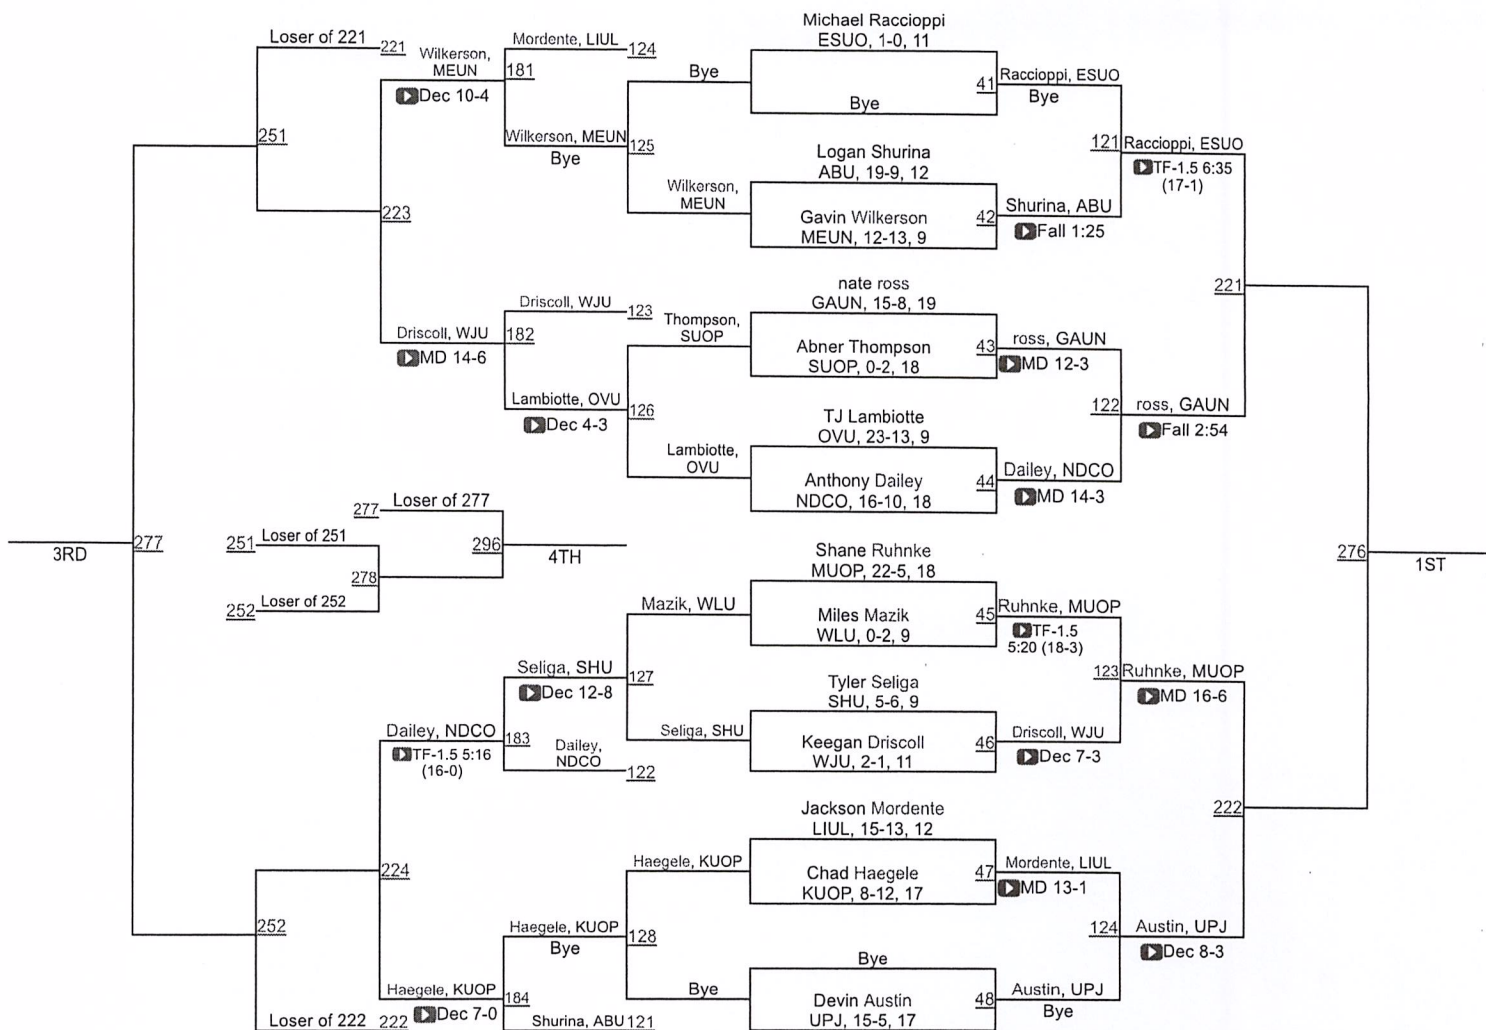

Team Scores

1 Notre Dame College (Ohio)	65.5
2 University Of Pittsburgh Johnstown	63.0
3 Gannon University	51.5
4 Wheeling Jesuit University	43.0
5 Mercyhurst University	39.5
6 Seton Hill University	26.5
7 West Liberty University	25.0
8 Kutztown University Of Pennsylvania	24.0
9 Millersville University Of Pennsylvania	22.0
10 Long Island University/LIU Post	21.0
11 Shippensburg University Of Pennsylvania	20.0
12 Alderson Broaddus University	18.5
13 Ohio Valley University	12.0
14 East Stroudsburg University Of Pennsylvania	8.5
15 American International College	7.5

NCAA DII Super Regional East

NCAA DII Super Regional East

NCAA DII Super Regional East

NCAA DII Super Regional East

NCAA DII Super Regional East

NCAA DII Super Regional East

285